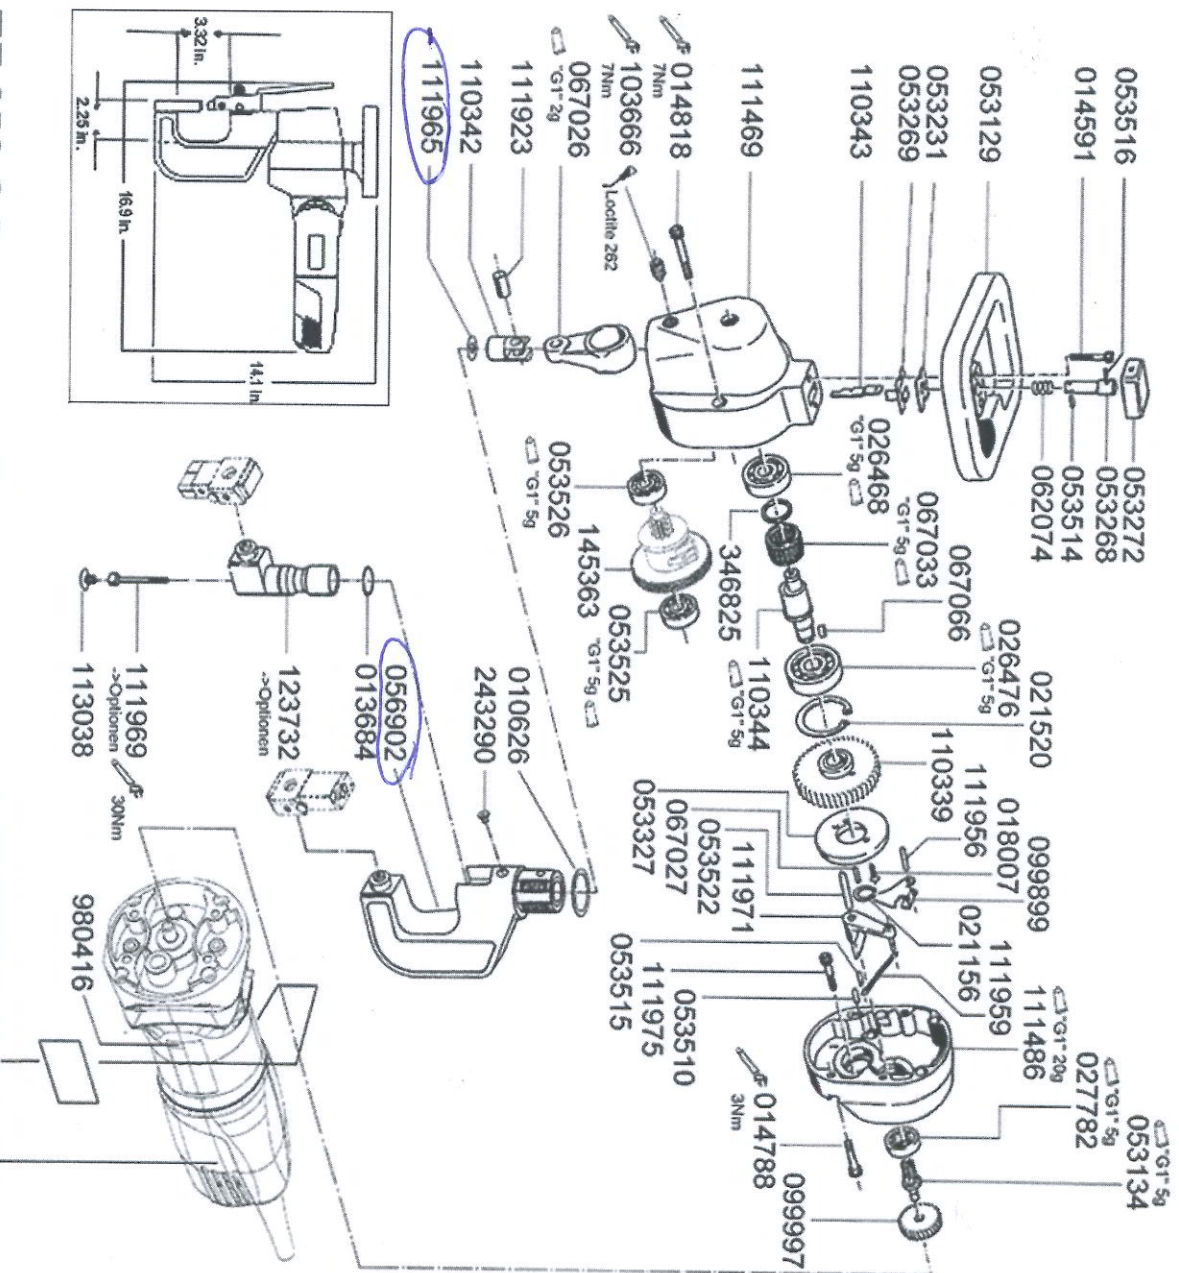

TF 350-2 GEARHEAD ASSEMBLY

TF 350-2 Fastener w/Tipping Arm
115 v. 50/60 Hz Order No. 976309

Questions? or to order, call: **TRUMPF**
Power Tools direct (860) 674-8226
or fax: (860) 255-6433